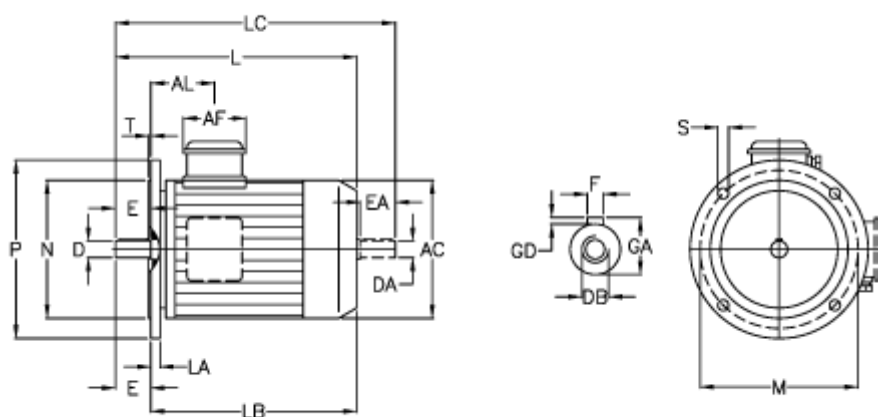

# Data Sheet

Article number: 252300220414

Description: ICME IE3 Tree-phase motor TPE100LA4-4 2.2KW  
1400 rpm 230-400V 50HZ IP55 B5

## Measures

A/F = 84	F = 8	N = 180
AC = 195	GA = 31	P = 250
AL = 96	GD = 8	S = 14
D = 28	L = 366	T = 4
DA = 28	LA = 14	
DB = M10	LB = 306	
E = 60	LC = 429	
EA = 60	M = 215	